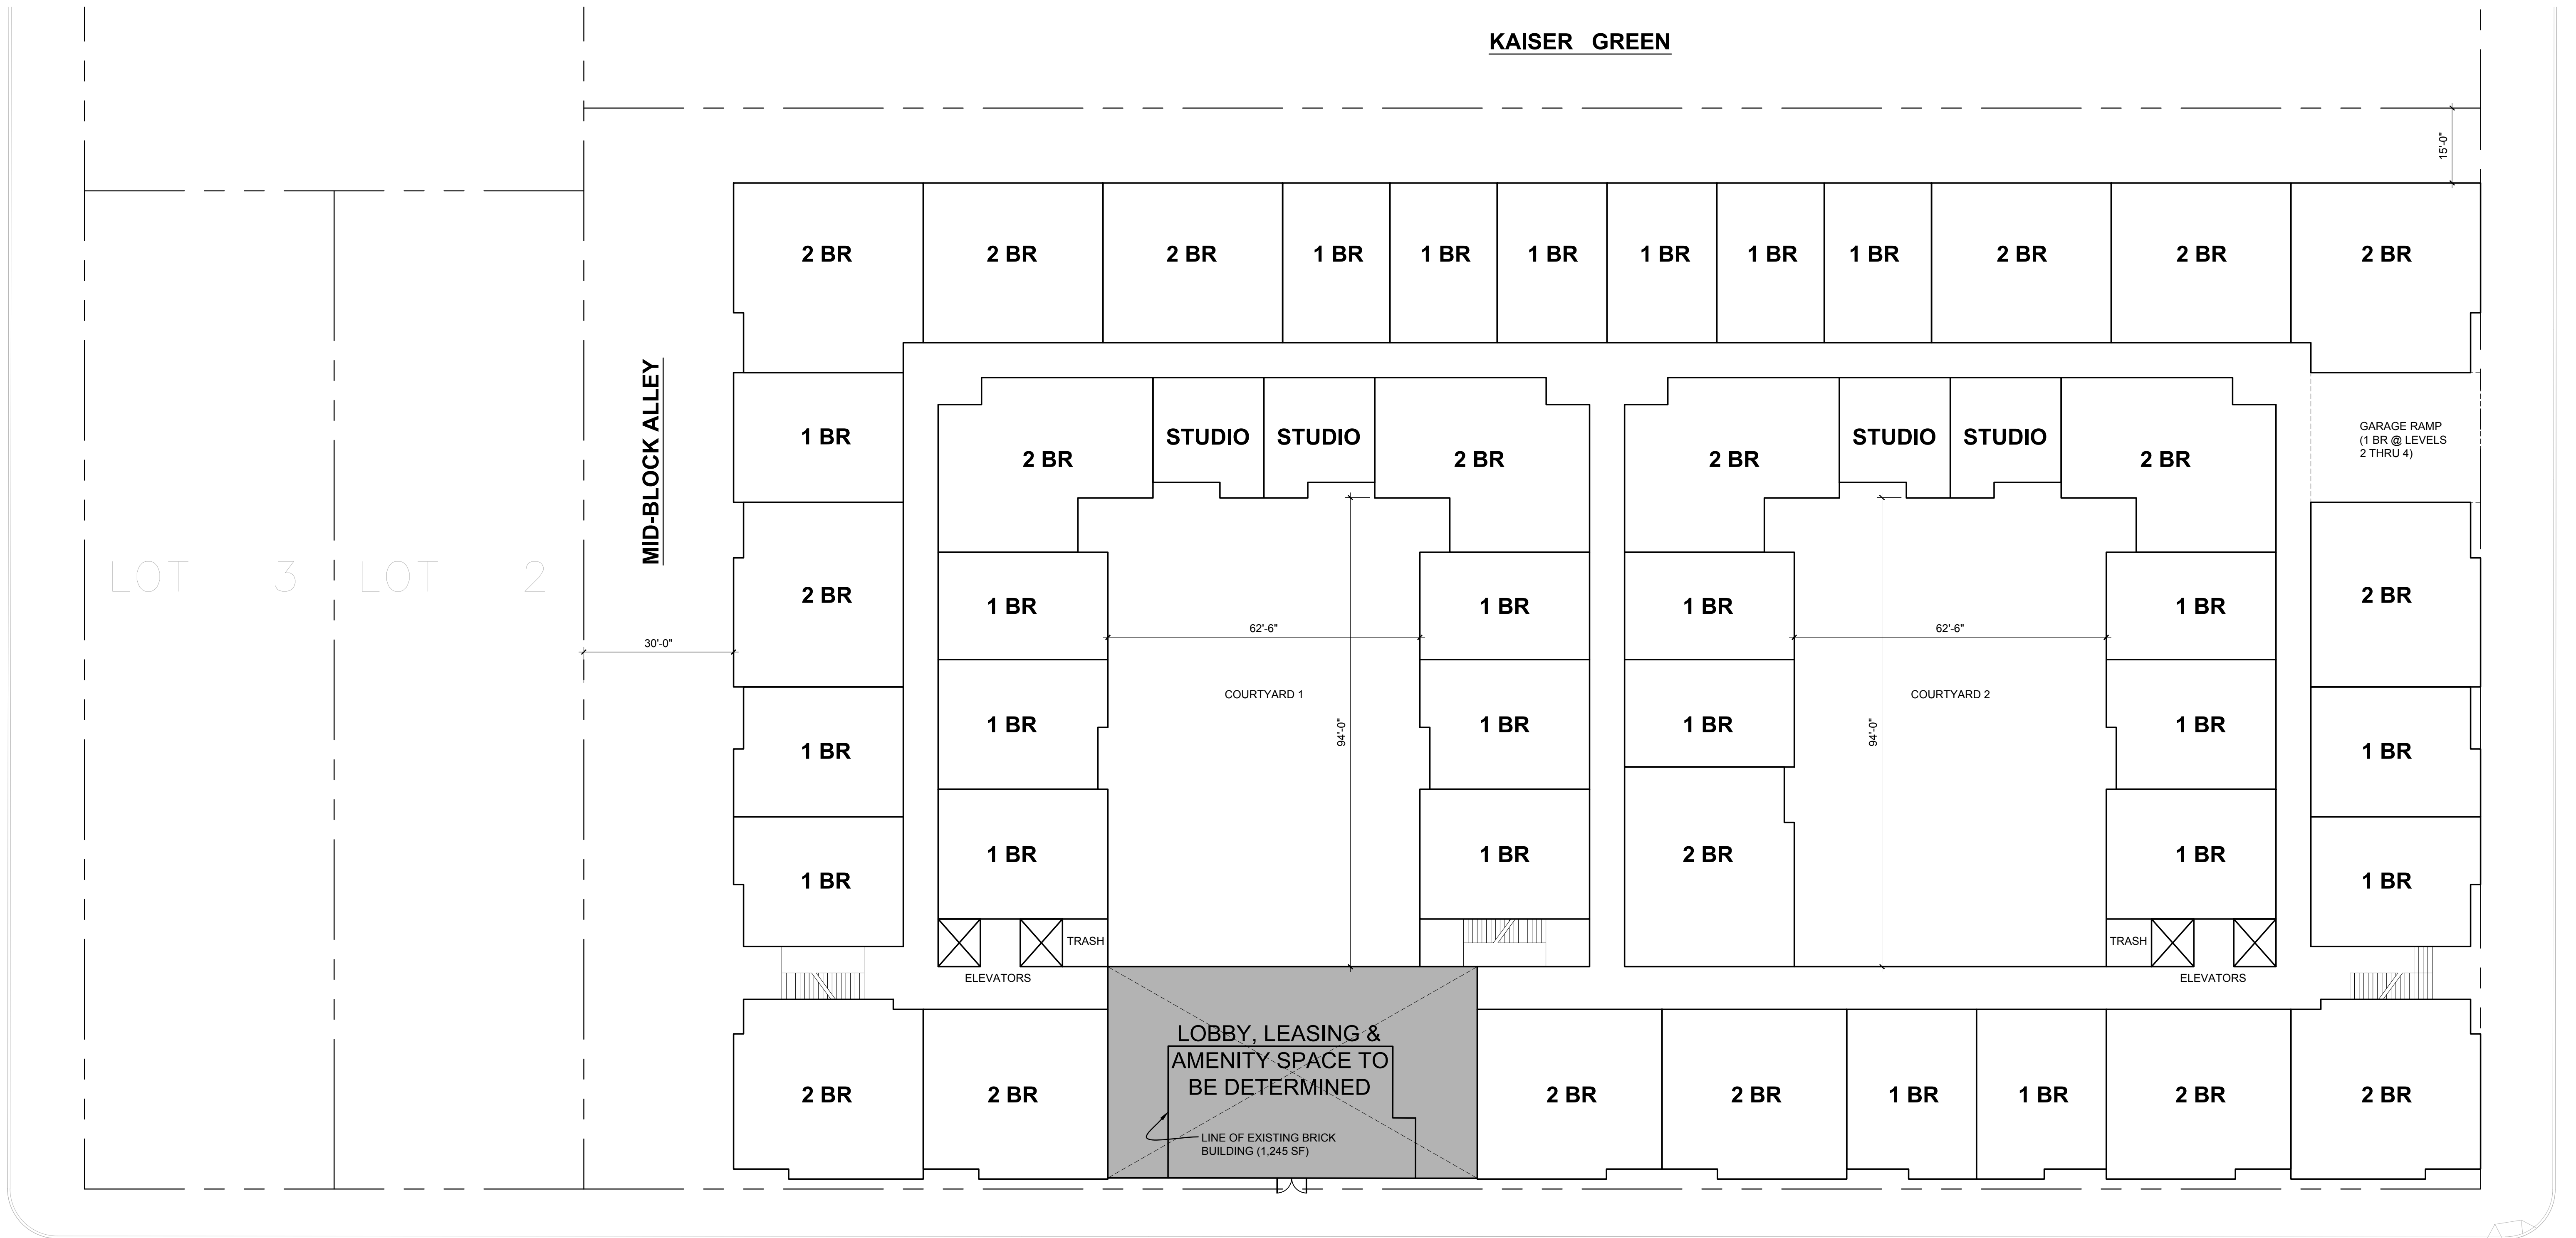

KAISER GREEN

DWELLING UNIT SUMMARY							
UNIT TYPE	AVERAGE AREA (SF)	UNIT COUNT BY FLOOR				UNIT QTY (#)	TOTAL (%)
		1	2	3	4		
STUDIO	500	4	4	4	4	16	8%
1 BEDROOM	780	24	25	25	23	97	51%
2 BEDROOM	1250	19	19	19	19	76	40%
TOTAL # UNITS		43	44	44	42	189	100%

Phone: 415.243.3484

CHRISTIANI JOHNSON

ARCHITECTS

1200 17TH STREET

SAN FRANCISCO, CALIFORNIA
POTRERO PARTNERS, LLC

Scale	Date
1/16" = 1'-0"	07.19.12
Sheet Title	
SITE PLAN	
UNIT MIX	

SHEET NO.